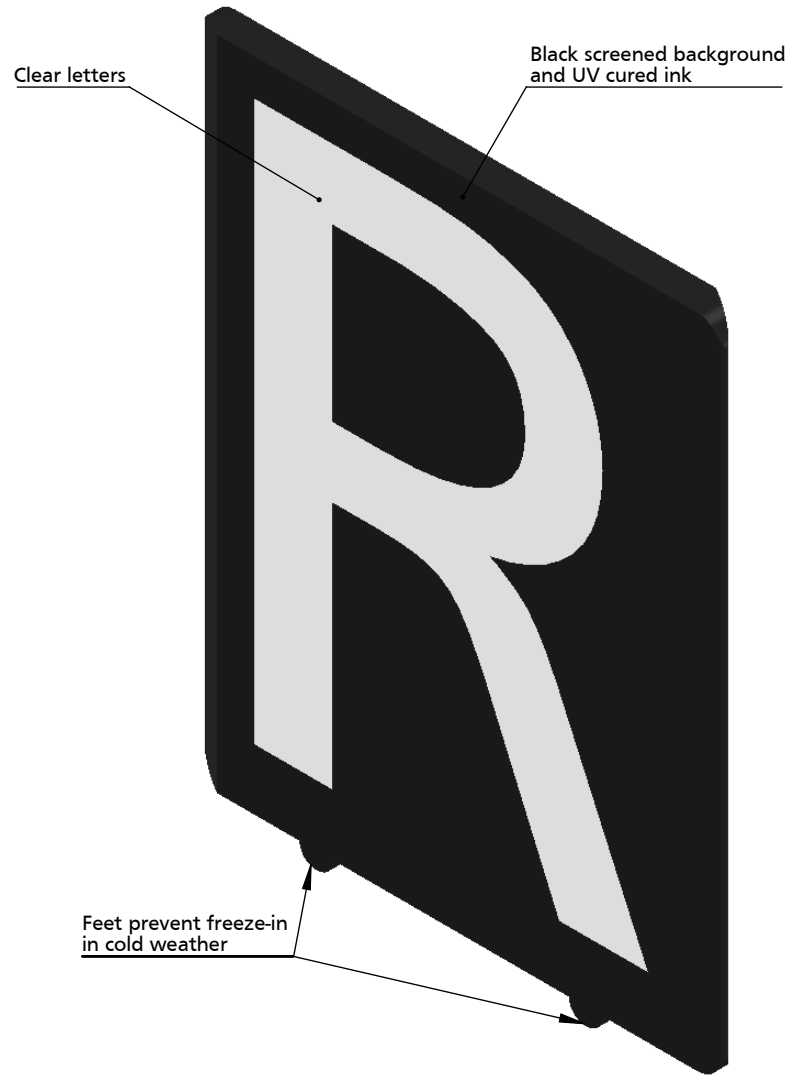

FRONT VIEW II SCALE 1:2

ISOMETRIC BACK VIEW II SCALE 1:1.1

BEVELED OVERLAY PROFILE II SCALE 2:1

Notes:
 Available in one style, 4", 6", 8" letters
 Beveled edge to prevent light leak
 Multiple size black blanks available, to fill track
 Install with black moongloo acrylic track
 Letter and blank sets available

TITLE: MOONGLO CHANGEABLE LETTERS			
MATERIAL: ACRYLIC		PRODUCT TYPE: PLASTIC CHANGEABLE LETTERS	
DWG NO. MOON10	REV 02/17/15	SCALE: AS INDICATED	SHEET 1 OF 1