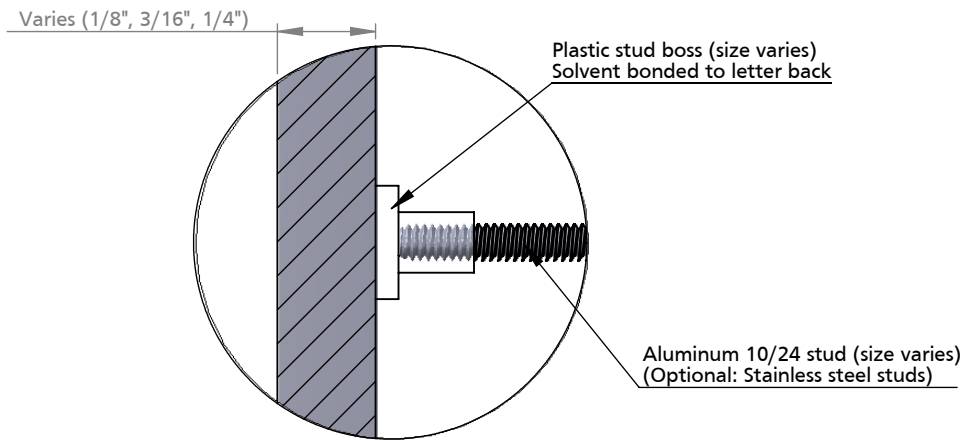

FRONT VIEW II SCALE 1:5

SECTION VIEW A-A II SCALE 1:5

DETAIL DW II SCALE 1:1

ISOMETRIC BACK VIEW II SCALE 1:3

Notes:
Interior use only.
Multiple face/back finish and color options.

TITLE: GEMLEAF™ - STUD MOUNT			
MATERIAL: ACRYLIC		PRODUCT TYPE: DISPLAY LETTERS	
DWG NO. GLEA10	REV 01/30/15	SCALE: AS INDICATED	SHEET 1 OF 1