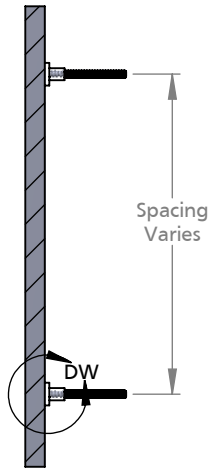

FRONT VIEW II SCALE 1:5

SECTION VIEW A-A II SCALE 1:5

DETAIL DW II SCALE 1:1

ISOMETRIC BACK VIEW II SCALE 1:3

Notes:
Interior use only.
Multiple face/back finish and color options.

TITLE: GEMLEAF™ - STUD MOUNT			
MATERIAL: ACRYLIC		PRODUCT TYPE: DISPLAY LETTERS	
DWG NO. GLEA10	REV 01/30/15	SCALE: AS INDICATED	SHEET 1 OF 1