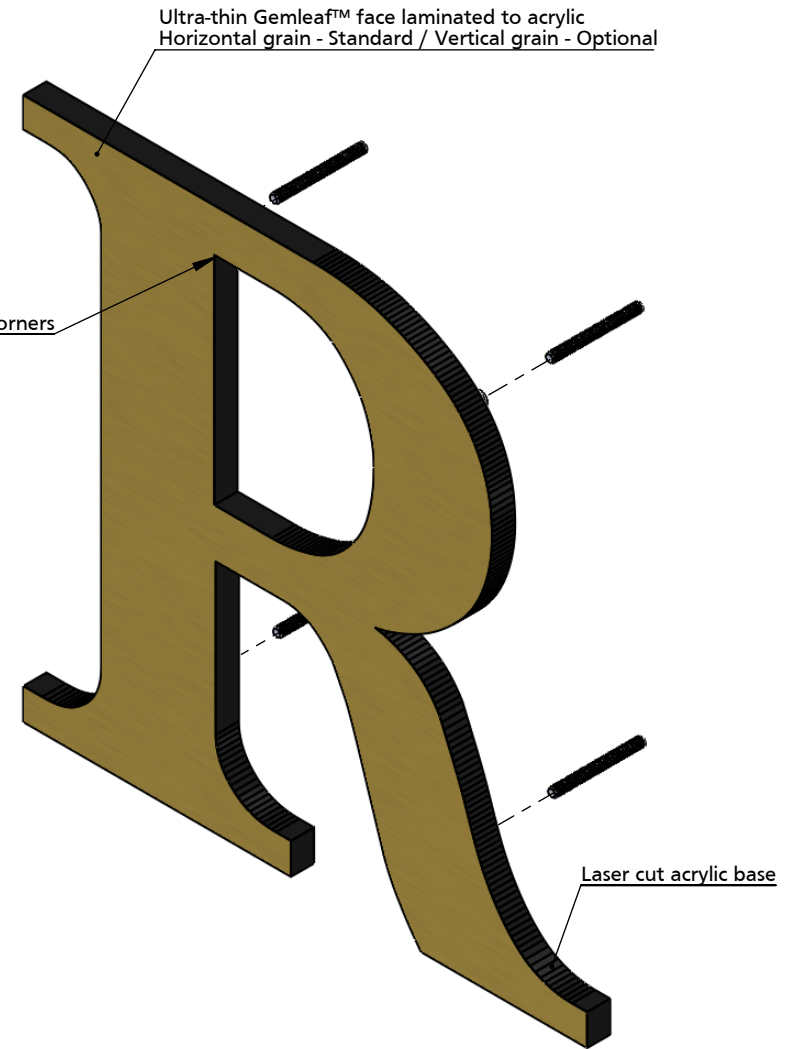

FRONT VIEW II SCALE 1:5

SECTION VIEW A-A II SCALE 1:5

DETAIL DW II SCALE 1:1

ISOMETRIC BACK VIEW II SCALE 1:3

Notes:
Interior use only.
Multiple face/back finish and color options.

TITLE: GEMLEAF™ - STUD MOUNT			
MATERIAL: ACRYLIC		PRODUCT TYPE: DISPLAY LETTERS	
DWG NO. GLEA10	REV 01/30/15	SCALE: AS INDICATED	SHEET 1 OF 1